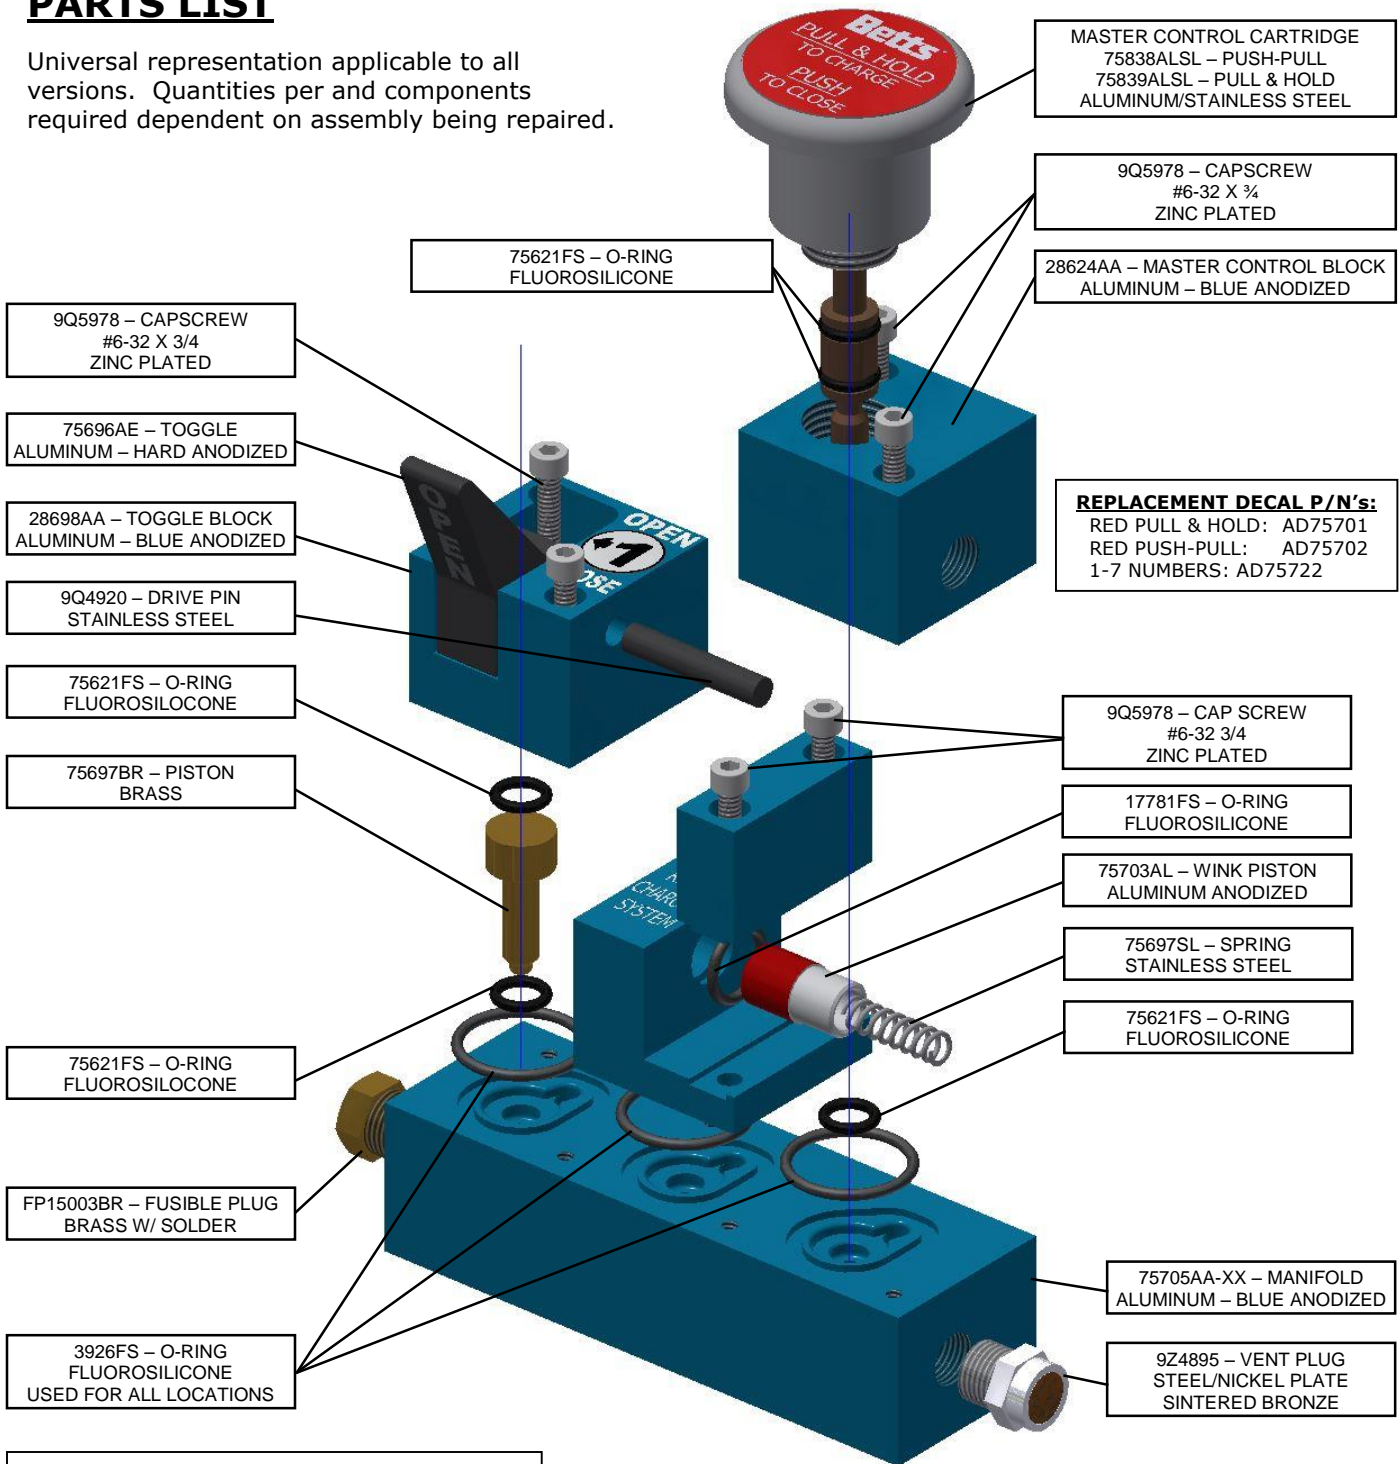

AIR COMMANDER™ AIR DISTRIBUTOR

with MASTER CONTROL and UNIVERSAL SEQUENTIAL

Page 2 of 3

PARTS LIST

Universal representation applicable to all versions. Quantities per and components required dependent on assembly being repaired.

WARNING: Use only genuine Betts replacement parts. Use of substitute parts can impair the proper functioning of this product.

Designed, engineered and manufactured in the USA. 